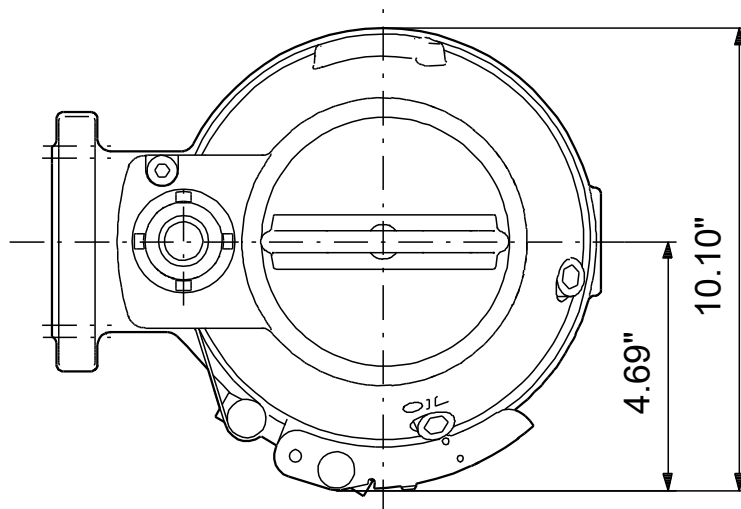

98280866 SEG.A20.55.EX.2.60M 60 Hz

Note! All units are in [in] unless others are stated.
Disclaimer: This simplified dimensional drawing does not show all details.

98280866 SEG.A20.55.EX.2.60M 60 Hz

Note! All units are in [in] unless others are stated.
Disclaimer: This simplified dimensional drawing does not show all details.

98280866 SEG.A20.55.EX.2.60M 60 Hz

Note! All units are in [in] unless others are stated
Disclaimer: This simplified dimensional drawing does not show all details.