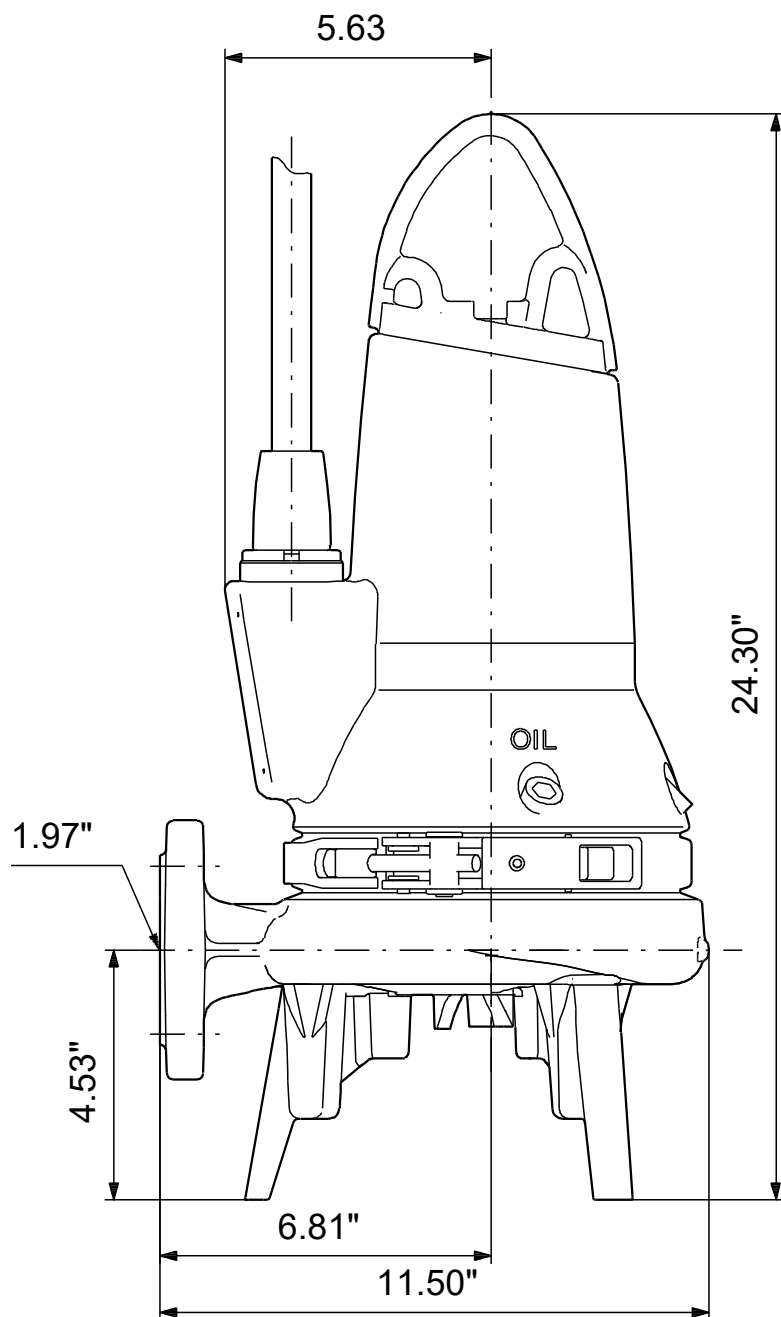

98280866 SEG.A20.55.EX.2.60M 60 Hz

Note! All units are in [in] unless others are stated.
Disclaimer: This simplified dimensional drawing does not show all details.

98280866 SEG.A20.55.EX.2.60M 60 Hz

Note! All units are in [in] unless others are stated.
Disclaimer: This simplified dimensional drawing does not show all details.

98280866 SEG.A20.55.EX.2.60M 60 Hz

Note! All units are in [in] unless others are stated
Disclaimer: This simplified dimensional drawing does not show all details.