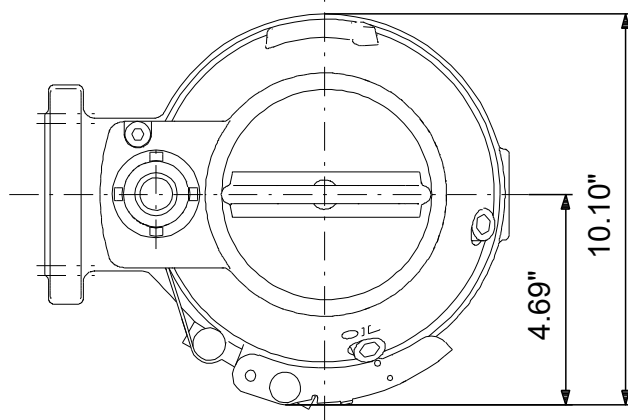

98280866 SEG.A20.55.EX.2.60M 60 Hz

Note! All units are in [in] unless others are stated.
Disclaimer: This simplified dimensional drawing does not show all details.

98280866 SEG.A20.55.EX.2.60M 60 Hz

Note! All units are in [in] unless others are stated.
Disclaimer: This simplified dimensional drawing does not show all details.

98280866 SEG.A20.55.EX.2.60M 60 Hz

Note! All units are in [in] unless others are stated
Disclaimer: This simplified dimensional drawing does not show all details.