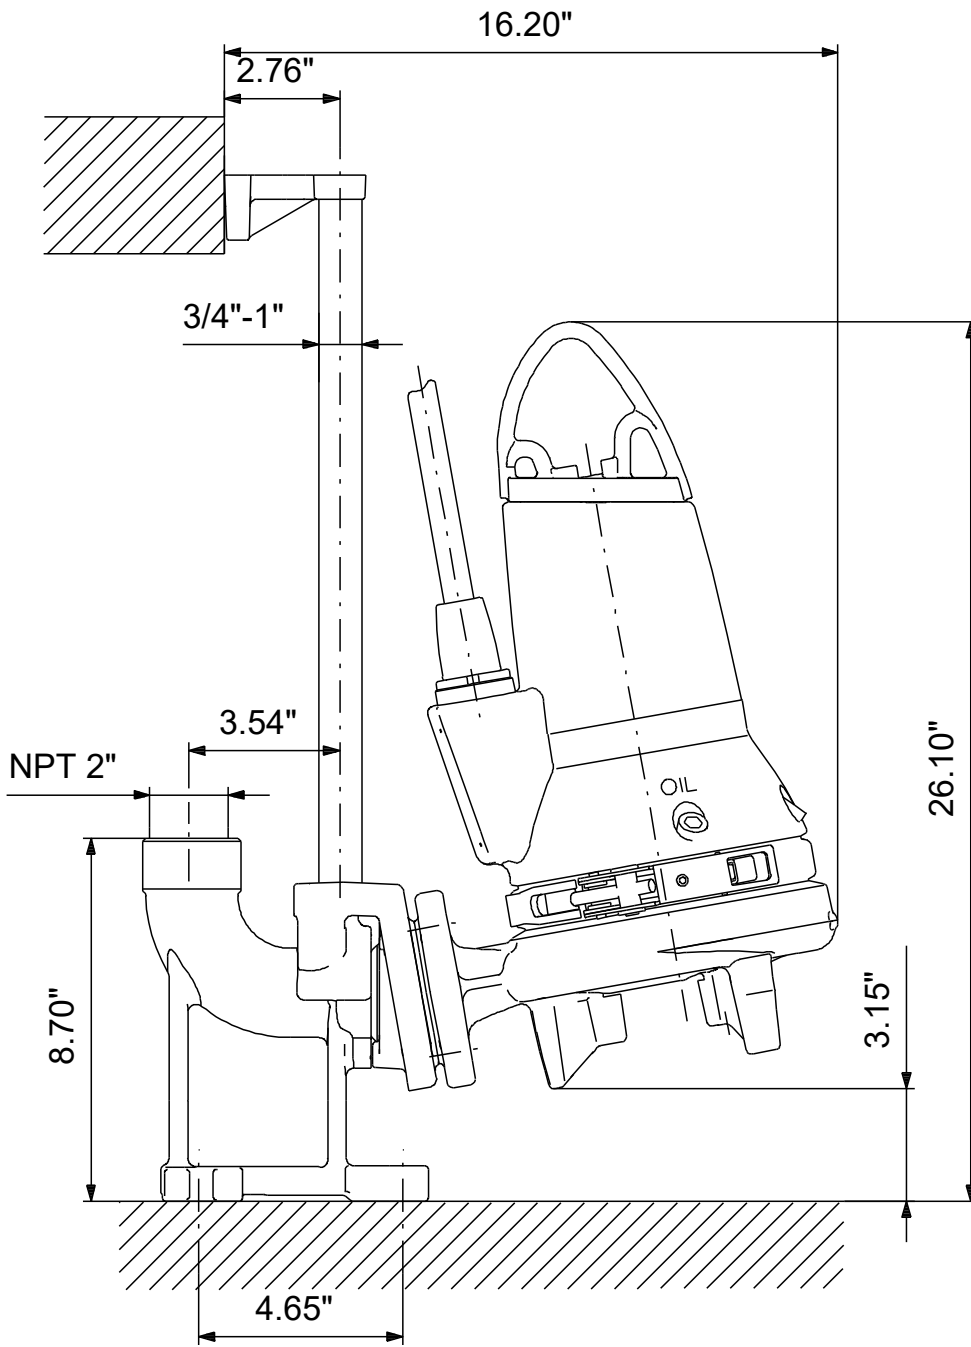

98280866 SEG.A20.55.EX.2.60M 60 Hz

Note! All units are in [in] unless others are stated.
Disclaimer: This simplified dimensional drawing does not show all details.

98280866 SEG.A20.55.EX.2.60M 60 Hz

Note! All units are in [in] unless others are stated.
Disclaimer: This simplified dimensional drawing does not show all details.

98280866 SEG.A20.55.EX.2.60M 60 Hz

Note! All units are in [in] unless others are stated
Disclaimer: This simplified dimensional drawing does not show all details.