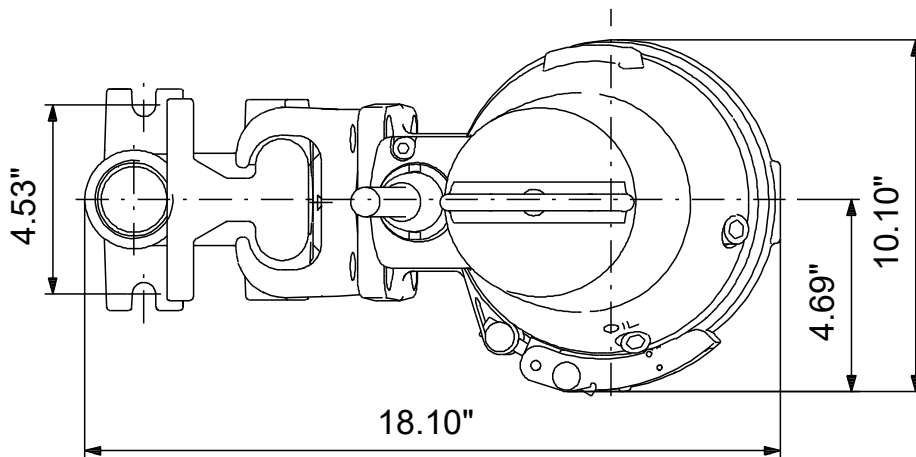

98280866 SEG.A20.55.EX.2.60M 60 Hz

Note! All units are in [in] unless others are stated.
Disclaimer: This simplified dimensional drawing does not show all details.

98280866 SEG.A20.55.EX.2.60M 60 Hz

Note! All units are in [in] unless others are stated.
Disclaimer: This simplified dimensional drawing does not show all details.

98280866 SEG.A20.55.EX.2.60M 60 Hz

Note! All units are in [in] unless others are stated
Disclaimer: This simplified dimensional drawing does not show all details.