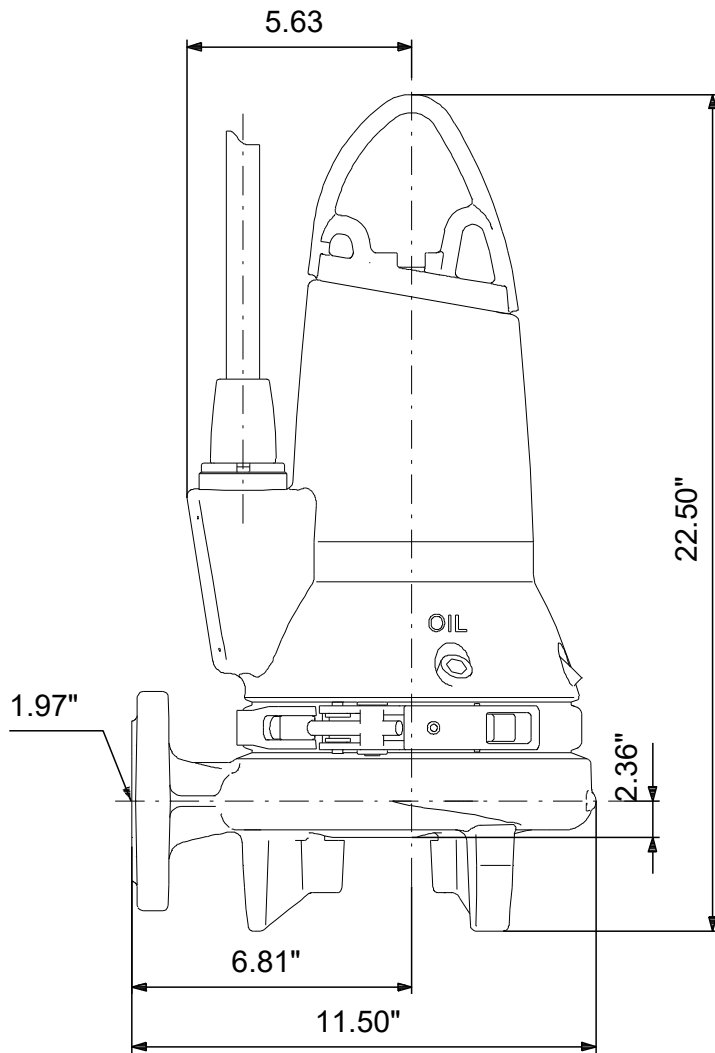

98280866 SEG.A20.55.EX.2.60M 60 Hz

Note! All units are in [in] unless others are stated.
Disclaimer: This simplified dimensional drawing does not show all details.

98280866 SEG.A20.55.EX.2.60M 60 Hz

Note! All units are in [in] unless others are stated.
Disclaimer: This simplified dimensional drawing does not show all details.

98280866 SEG.A20.55.EX.2.60M 60 Hz

Note! All units are in [in] unless others are stated
Disclaimer: This simplified dimensional drawing does not show all details.